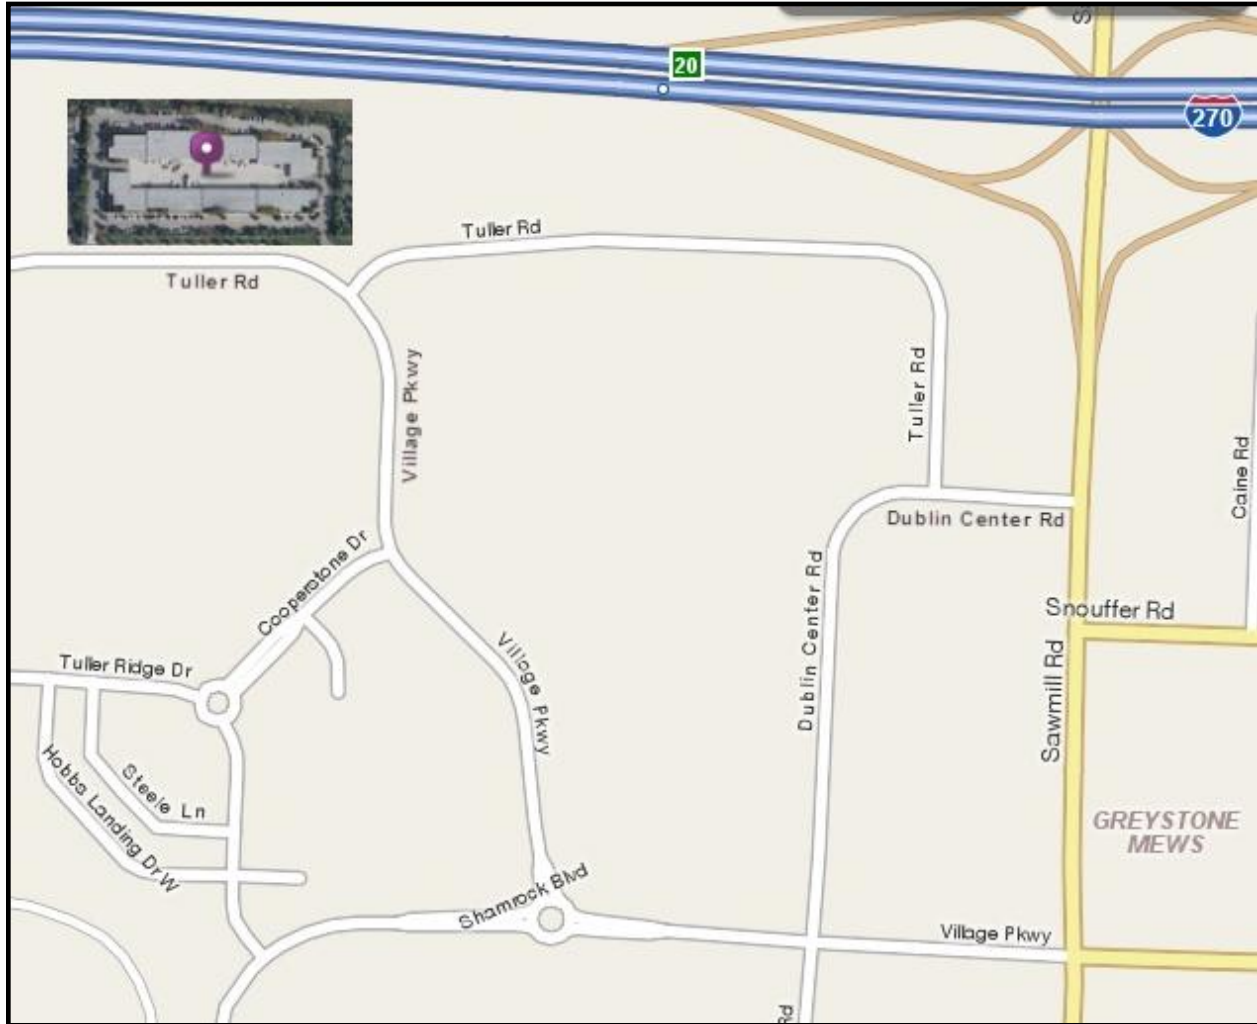

**Ohio Sports Plus**  
**4140 Tuller Road, Suite 118**  
**Dublin, OH 43016**

**Coming from the north:**

- Travel south on Sawmill
- Right on Dublin Center Road
- Right on Tuller Road (*1<sup>st</sup> road on the right*)
- The drive into the facility is the last drive on the right as approaching the Tuller/Village Parkway stop sign.
- The facility faces Tuller Road, and is located in Suite 118

**Coming from south Sawmill:**

- Travel north on Sawmill
- Left on Village Parkway
- At the roundabout /traffic circle, take the 1st exit and stay on Village Pkwy
- Continue straight on Tuller Road
- The facility is on the right, facing Tuller Road, and is located in Suite 118